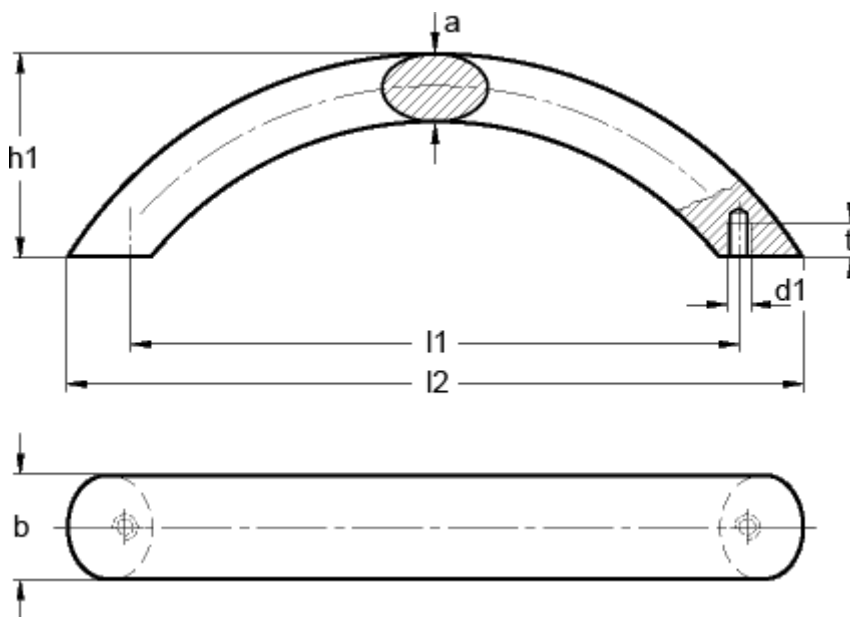

Article number: 20090166

Description: E+G Arch handle GN 565.4-26-160-A-EL

Measures

a	= 17
b	= 26
d1	= M8
h1	= 57
l1	= 160
l2	= 190
t min	= 12.0